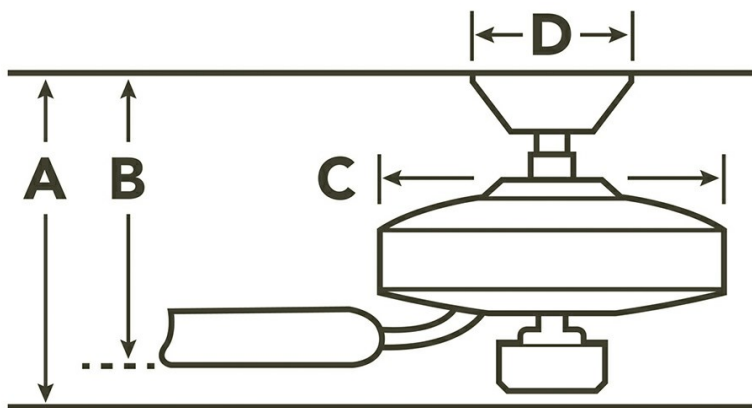

Product ID	300250SNB
Finish	Satin Natural Bronze
Blade Finish	Satin Natural Bronze
Collection	Surrey Collection

**Specifications**

Number of Blades	4
Blades Included	Yes
Blade Pitch	13 Degrees
Blade Sweep	60"
Blades Reversible	No
Blade Material	ABS
Optional Blades Available	No
Downrod 1	1.00 OD X 4.50
Primary Control System	Pull Chain
Remote Included	No
Wall Control Included	No
Low Ceiling Adaptable	No
Lead Wire Length	78.00"
Motor Size	172MM X 20MM
Motor Type	AC

**Dimensions**

Downrod	A	B	C	D
1.00 OD X 4.50	14.00	11.50	9.00	6.50

**Downlight**

Watts	65/10
Optional Light Kit Available	No

**Safety Listings & Certifications**

Safety Rated	Wet
Warranty	<a href="http://www.kichler.com/warranty">www.kichler.com/warranty</a>